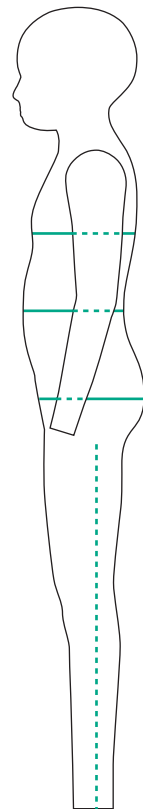

Size Chart

Women

BIOWORLD
EUROPE

Chest Width

Measure all around the fullest part of the chest.

Waist Width

Measure all around the slimmest part of the waist.

Hip Width

Measure all around the widest part of the hips.

Inseam

Measure from the crotch to the floor.

Women's Tops

Size	XS	S	M	L	XL	XXL
European Size	34	36	38	40	42	44
UK Size	8	10	12	14	16	18
Chest Width	82	86	90	94	98	102
Waist Width	64	68	72	76	80	84
Hip Width	90	94	98	102	106	110

Chest Width

Measure all around the fullest part of the chest.

Waist Width

Measure all around the slimmest part of the waist.

Hip Width

Measure all around the widest part of the hips.

Inseam

Measure from the crotch to the floor.

Size Chart

Girls

BIOWORLD
EUROPE

Chest Width

Measure all around the fullest part of the chest.

Waist Width

Measure all around the slimmest part of the waist.

Hip Width