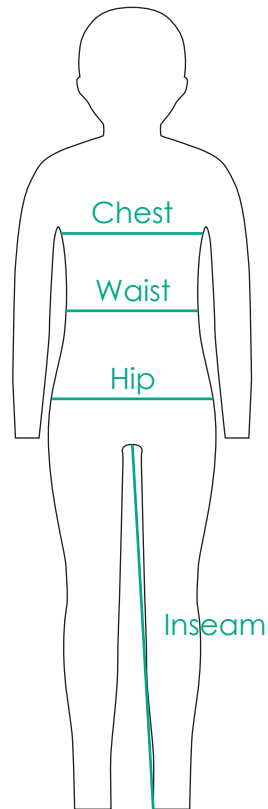

Size Chart

Women

BIOWORLD
EUROPE

Chest Width

Measure all around the fullest part of the chest.

Waist Width

Measure all around the slimmest part of the waist.

Hip Width

Chest Width

Measure all around the fullest part of the chest.

Waist Width

Measure all around the slimmest part of the waist.

Hip Width

Measure all around the widest part of the hips.

Inseam

Measure from the crotch to the floor.

Men's Tops

Size	XS	S	M	L	XL	XXL
European Size	46	48	50	52	54	56
Chest Width	93	97	101	105	109	113
Waist Width	80	84	88	92	96	100
Hip Width	92	96	100	104	108	112

Men's Bottoms

Size	XS	S	M	L	XL	XXL
European Size	46	48	50	52	54	56
Waist Width	80	84	88	92	96	100
Hip Width	92	96	100	104	108	112
Inseam	81	81,5	82	82,5	83	83,5

Size Chart

Girls

BIOWORLD
EUROPE

Chest Width

Measure all around the fullest part of the chest.

Waist Width

Measure all around the slimmest part of the waist.

Hip Width