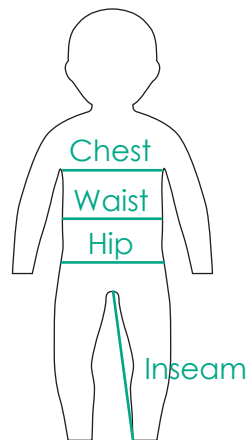

Size Chart

Boys

BIOWORLD
EUROPE

Chest Width

Measure all around the fullest part of the chest.

Waist Width

Measure all around the slimmest part of the waist.

Hip Width

Measure all around the widest part of the hips.

Inseam

Measure from the crotch to the floor.

Boys' Tops

Age (years)	1-2	2-4	4-6	6-8	8-10	10-12	12-14	14-16
Size	86/92	98/104	110/116	122/128	134/140	146/152	158/164	170/176
Body Length	92	104	116	128	140	152	164	176
Chest Width	52,5	56	60,5	64	71	78	86	91,5
Waist Width	50,5	54,5	56	59	63,5	68	73	76,25
Hip Width	53	60	64	68	74,25	81	89	94

Boys' Bottoms

Age (years)	1-2	2-4	4-6	6-8	8-10	10-12	12-14	14-16
Size	86/92	98/104	110/116	122/128	134/140	146/152	158/164	170/176
Body Length	92	104	116	128	140	152	164	176
Waist Width	50,5	54,5	56	59	63,5	68	73	76,25
Hip Width	53	60	64	68	74,25	81	89	94
Inseam	38	45,5	52	59,25	65	70,5	76,25	82

Size Chart

Babies

BIOWORLD
EUROPE

Chest Width

Measure all around the fullest part of the chest.

Waist Width

Measure all around the slimmest part of the waist.

Hip Width