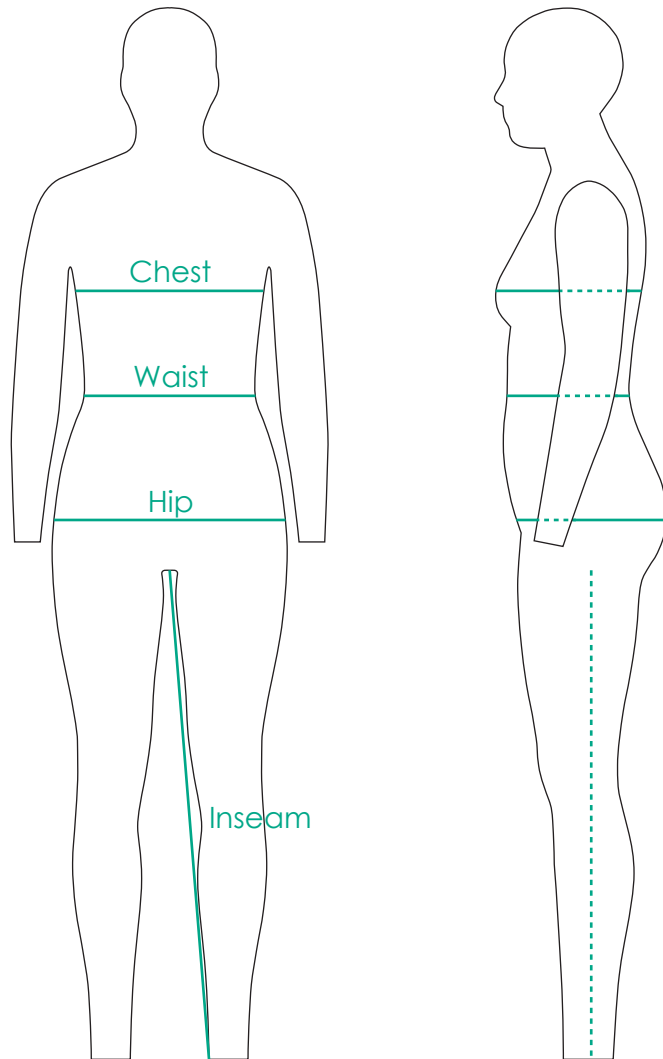

Size Chart

Women

BIOWORLD
EUROPE

Chest Width

Measure all around the fullest part of the chest.

Waist Width

Measure all around the slimmest part of the waist.

Hip Width

Measure all around the widest part of the hips.

Inseam

Measure from the crotch to the floor.

Women's Tops

Size	XS	S	M	L	XL	XXL
European Size	34	36	38	40	42	44
UK Size	8	10	12	14	16	18
Chest Width	82	86	90	94	98	102
Waist Width	64	68	72	76	80	84
Hip Width	90	94	98	102	106	110

Women's Bottoms

Size	XS	S	M	L	XL	XXL
European Size	34	36	38	40	42	44
UK Size	8	10	12	14	16	18
Waist Width	64	68	72	76	80	84
Hip Width	90	94	98	102	106	110
Inseam	77	77,5	78	78,5	79	79,5

Size Chart

Men

BIOWORLD
EUROPE

Size Chart

Girls

BIOWORLD
EUROPE

Chest Width

Measure all around the fullest part of the chest.

Waist Width

Measure all around the slimmest part of the waist.

Hip Width