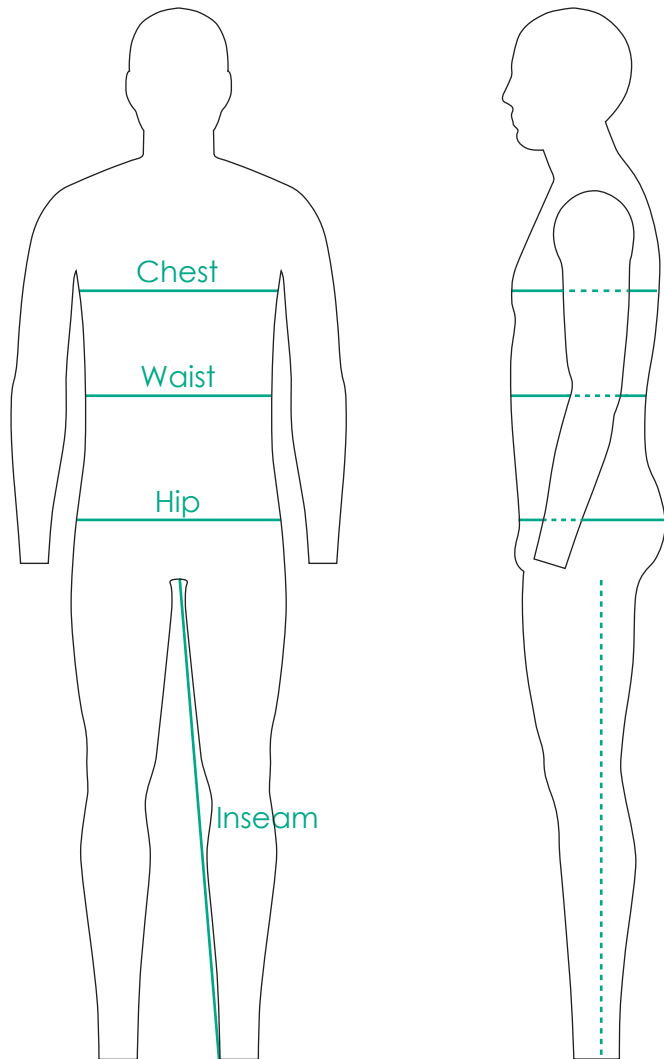

Size Chart

Women

BIOWORLD
EUROPE

Chest Width

Measure all around the fullest part of the chest.

Waist Width

Measure all around the slimmest part of the waist.

Hip Width

Measure all around the widest part of the hips.

Inseam

Measure from the crotch to the floor.

Women's Tops

Size	XS	S	M	L	XL	XXL
European Size	34	36	38	40	42	44
UK Size	8	10	12	14	16	18
Chest Width	82	86	90	94	98	102
Waist Width	64	68	72	76	80	84
Hip Width	90	94	98	102	106	110

Women's Bottoms

Size	XS	S	M	L	XL	XXL
European Size	34	36	38	40	42	44
UK Size	8	10	12	14	16	18
Waist Width	64	68	72	76	80	84
Hip Width	90	94	98	102	106	110
Inseam	77	77,5	78	78,5	79	79,5

Size Chart

Men

BIOWORLD
EUROPE

Chest Width

Measure all around the fullest part of the chest.

Waist Width

Measure all around the slimmest part of the waist.

Hip Width

Measure all around the widest part of the hips.

Inseam

Measure from the crotch to the floor.