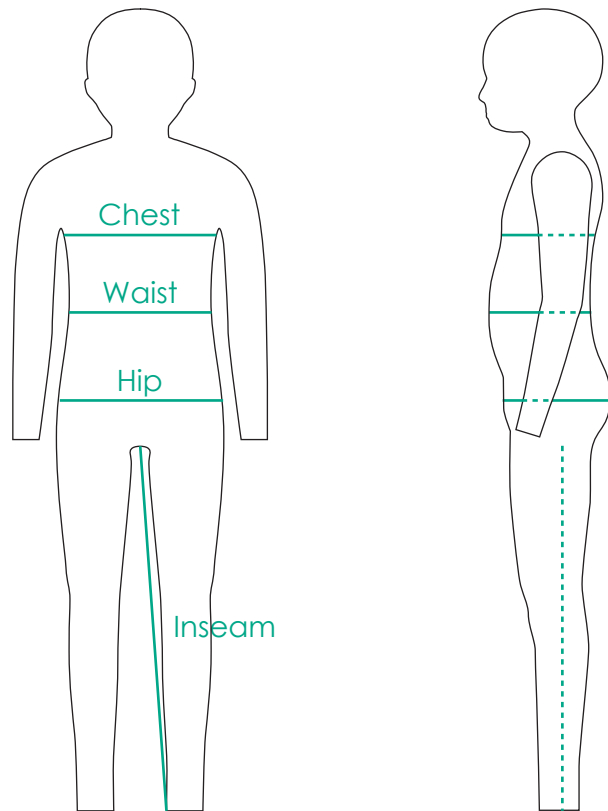

Size Chart

Women

BIOWORLD
EUROPE

Chest Width

Measure all around the fullest part of the chest.

Waist Width

Measure all around the slimmest part of the waist.

Hip Width

Size Chart

Girls

BIOWORLD
EUROPE

Chest Width

Measure all around the fullest part of the chest.

Waist Width

Measure all around the slimmest part of the waist.

Hip Width

Measure all around the widest part of the hips.

Inseam

Measure from the crotch to the floor.

Girls' Tops

Age (years)	1-2	2-4	4-6	6-8	8-10	10-12	12-14	14-16
Size	86/92	98/104	110/116	122/128	134/140	146/152	158/164	170/176
Body Length	92	104	116	128	140	152	164	166
Chest Width	52,5	56	60,5	65	71,5	78	82,5	87
Waist Width	50,5	54,5	56	58	61,75	65,5	67,25	69
Hip Width	53	60	64	70	77	84	88	92

Size Chart

Boys

BIOWORLD
EUROPE

Chest Width

Measure all around the fullest part of the chest.

Waist Width

Measure all around the slimmest part of the waist.

Hip Width